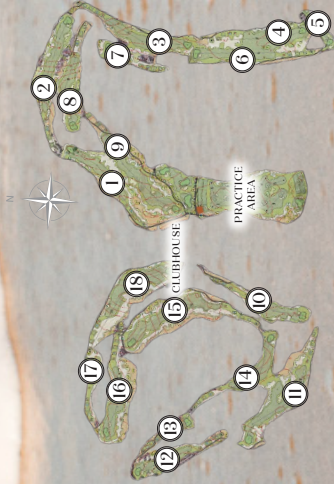

## LOCAL RULES

- The rules of the R&A Rules Limited will apply;
  - On Torre Golf Course only closed up sandy areas are considered Bunkers;
  - All other sandy areas are considered Waste Areas and are not considered penalty areas;
  - Areas of damage, in the general area, caused by wild boats are treated as Ground Under Repair from which relief is allowed under Rule 16.1b;
- PRIORITY ON THE COURSE**
- Competitors of official competition;
  - 3 and 4 ball matches must give way to 2 ball matches;
  - A Player alone has no standing;
  - Players interrupting their round of golf lose their standing;
  - Players not following the established playing sequence lose their standing;
  - To avoid unnecessary delays players must let the following group through if:
    - o There is one clear hole ahead
    - o Searching for a ball
    - o The rules of standing are applicable
- DRESS CODE**
- All players must wear proper golf clothing;
  - T-shirts, jeans, trainers and bathing shorts are not allowed;
- ETIQUETTE**
- Please rake Bunkers, replace Divots and repair Pitch Marks;
  - Keep buggies away from Greens, Tees and Surroundings;
  - It is forbidden for more than 2 persons to ride a buggy at one time;
  - Dogs are not allowed on the course;
  - The management regrets that they cannot be held responsible for the loss or the damage to any valuables on the golf course or around the Clubhouse;
  - Respect Wildlife.